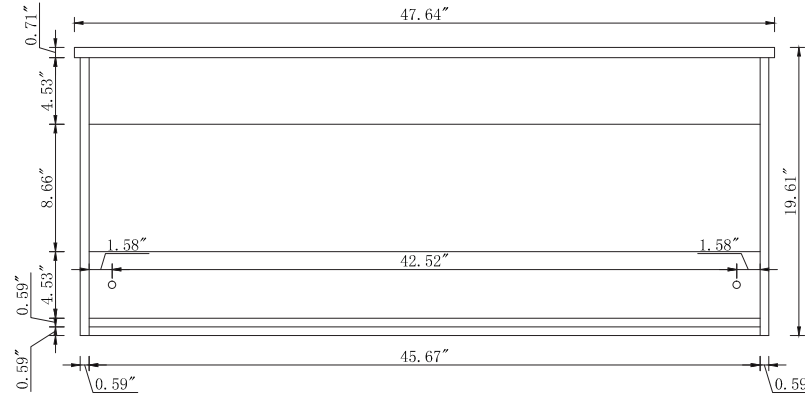

Top view

Back view

Front view

Side view

Drawer Interior Size

DWG. NO.:

MODEL NO.:

VF43548MWT

ALTERATIONS

- 1
- 2
- 3
- 4

FOR PROPOSAL ONLY ALL DIMENSIONS TO BE VERIFIED

SCALE:

DWG. BY:

CHECKED BY:

DATE:

PROJECT: