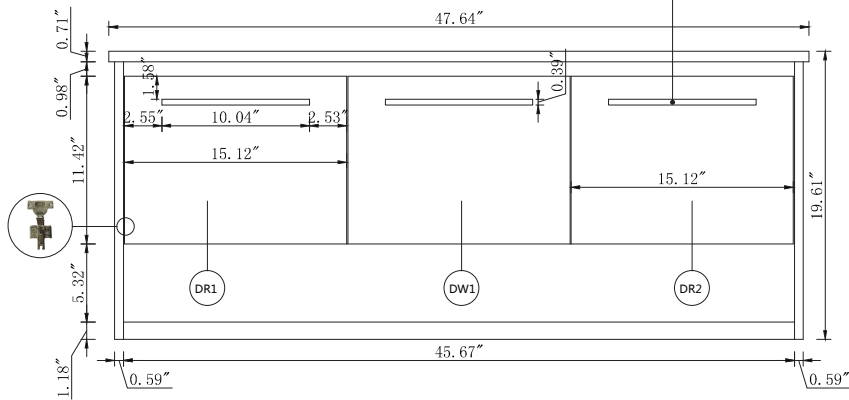

Top view

Back view

Front view

Side view

Drawer Interior Size

DWG. NO.:

MODEL NO.:

VF43548MWT

ALTERATIONS

- 1
- 2
- 3
- 4

FOR PROPOSAL ONLY ALL DIMENSIONS TO BE VERIFIED

SCALE:

DWG. BY:

CHECKED BY:

DATE:

PROJECT: