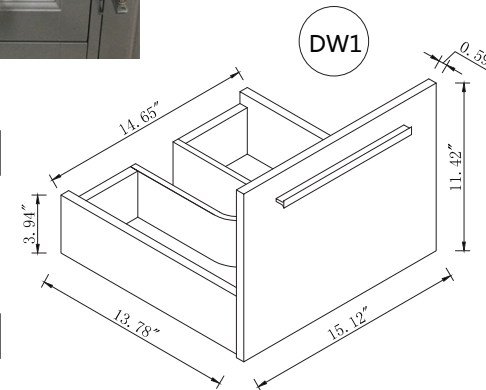

Top view

Back view

Front view

Side view

Drawer Interior Size

DWG. NO.:

MODEL NO.:

VF43548MWT

ALTERATIONS

- 1
- 2
- 3
- 4

FOR PROPOSAL ONLY ALL DIMENSIONS TO BE VERIFIED

SCALE:

DWG. BY:

CHECKED BY:

DATE:

PROJECT: