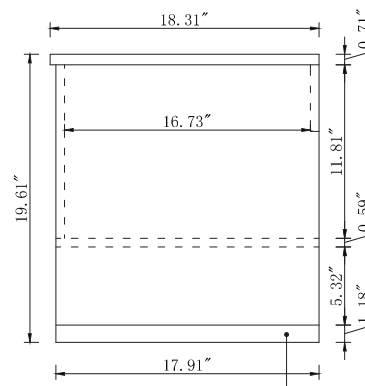

Top view

Back view

Front view

Side view

Drawer Interior Size

DWG. NO.:

MODEL NO.:

VF43548MWT

ALTERATIONS

- 1
- 2
- 3
- 4

FOR PROPOSAL ONLY ALL DIMENSIONS TO BE VERIFIED

SCALE:

DWG. BY:

CHECKED BY:

DATE:

PROJECT: